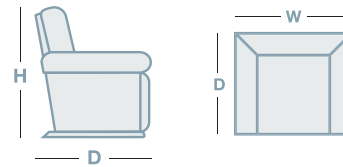

## IN THE RANGE

	W	D	H
 Euro Armchair	1092mm	970mm	850mm
 Euro Ottoman	1092mm	970mm	850mm
 Euro 2.5 Seater	1750mm	970mm	850mm
 Euro 3 Seater	2310mm	970mm	850mm
Euro Modular			850mm

## HOW TO MEASURE