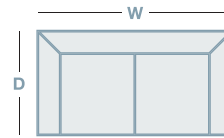

HOW TO MEASURE