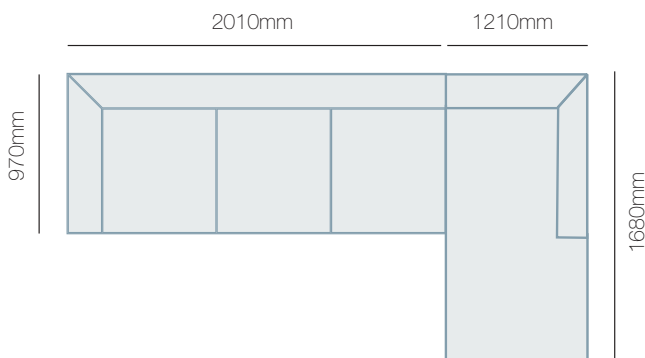

CORNER MODULAR

CONNECT WITH US

www.la-z-boy.co.nz • www.la-z-boy.com.au

LA Z BOY
FURNITURE GALLERY®

Live life Comfortably.®

Coverings: Product image may depict coverings that are no longer available or differ from actual color. For current covering options please contact your local retailer.

Dimensions: Please note that variations in dimensions and appearance can occur. Construction differences in upholstery covering (fabric and leather) can cause variances in dimensions. All dimensions are shown in millimeters. Measurements quoted are a guide only. Please confirm details with your local retailer before ordering.