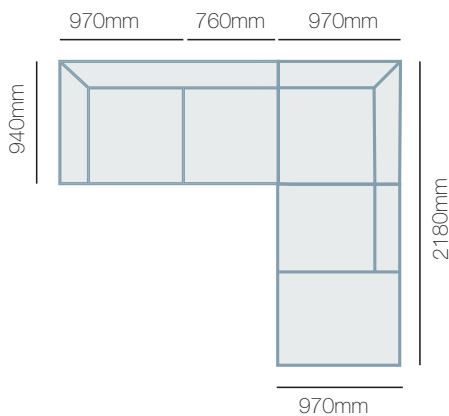

FEATURES & OPTIONS

- Comes standard with Oak colour feet
- Custom your look to suit your decor with different colour foot options
- Available in fabric & leather

IN THE RANGE

	W	D	H
 Prague Armchair	1020mm	940mm	810mm
 Prague 2 Seater	1630mm	940mm	810mm
 Prague 3 Seater	2240mm	940mm	810mm
Prague Modular			810mm

HOW TO MEASURE

CORNER MODULAR

CONNECT WITH US

www.la-z-boy.co.nz • www.la-z-boy.com.au

LA Z BOY
FURNITURE GALLERY®

Live life Comfortably.®

Coverings: Product image may depict coverings that are no longer available or differ from actual color. For current covering options please contact your local retailer.

Dimensions: Please note that variations in dimensions and appearance can occur. Construction differences in upholstery covering (fabric and leather) can cause variances in dimensions. All dimensions are shown in millimeters. Measurements quoted are a guide only. Please confirm details with your local retailer before ordering.