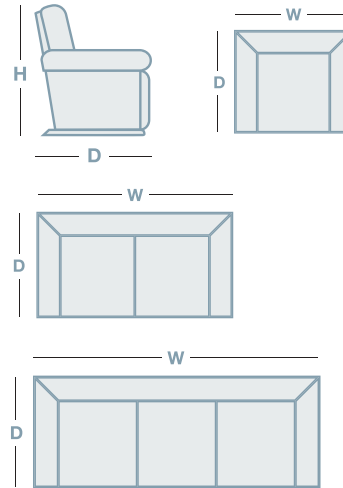

FEATURES & OPTIONS

- Comes standard with Oak colour feet
- Custom your look to suit your decor with different colour foot options
- Available in fabric & leather

IN THE RANGE

	W	D	H
 Prague Armchair	1020mm	940mm	810mm
 Prague 2 Seater	1630mm	940mm	810mm
 Prague 3 Seater	2240mm	940mm	810mm
Prague Modular			810mm

HOW TO MEASURE

CORNER MODULAR

CONNECT WITH US

www.la-z-boy.co.nz • www.la-z-boy.com.au

LA Z BOY
FURNITURE GALLERY®

Live life Comfortably.®

Coverings: Product image may depict coverings that are no longer available or differ from actual color. For current covering options please contact your local retailer.

Dimensions: Please note that variations in dimensions and appearance can occur. Construction differences in upholstery covering (fabric and leather) can cause variances in dimensions. All dimensions are shown in millimeters. Measurements quoted are a guide only. Please confirm details with your local retailer before ordering.