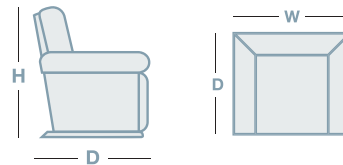

ROLF

OVERVIEW

Luxurious in appearance and even more so in comfort, Rolf exudes all qualities that define LA-Z-BOY. Soft leather seat, generous arm rests and 360 degree swivel base are all part of the package that make La-Z-Boy's new Rolf design so very comfortable. Comes standard with ottoman. Large size available.

FEATURES & OPTIONS

- Adjustable recliner tension for personalised comfort
- Reclining degree - 155 degrees - almost flat position for your customers comfort
- 360 degree easy to swivel base on recliner. Foot stool does not swivel
- Manually adjustable headrest
- Easy to activate handle to glide yourself into your comfortable position

HOW TO MEASURE

IN THE RANGE

	W	D	H
 Rolf Nordic Recliner	810mm	950mm	1060mm
 Rolf Nordic Ottoman	530mm	500mm	450mm
 Rolf Large Nordic Recliner	915mm	955mm	1110mm
 Rolf Large Nordic Ottoman	535mm	510mm	460mm