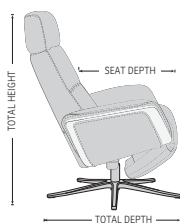

See warranty policy for more details.

360° Swivel

Power Reclining
POWER™

Power Integrated Footstool
POWER™

Adjustable Headrest

Height Adjustable
Headrest System

SPACE 5100 POWER

FUNCTIONS

BASE OPTIONS

DIMENSIONS

CHAIR SIZE	TOTAL WIDTH	TOTAL DEPTH	TOTAL HEIGHT	SEAT WIDTH	SEAT HEIGHT	SEAT DEPTH	TOTAL DEPTH RECLINE
Space 5100 Power	86 cm / 33.8 in	90-94 cm / 35.4-37 in	95-108 cm / 37.4-42.5 in	52 cm / 20.4 in	48 cm / 18.9 in	48 cm / 18.9 in	158-169.5 cm / 62.2- 66.7 in

* The dimensions are approximate and may vary with +/-2cm