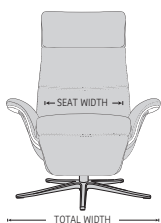

BATTERY PACKAGE

The chair is delivered with a compact battery package. This can easily be charged through an integrated charging socket in the switchpanel.

360° SWIVEL

With a very smooth 360 degree swivel mechanism you can easily rotate the chair in either direction while seated. Our swivel mechanism offers effortless movement and unsurpassed stability.

See warranty policy for more details.

360° Swivel

Power Reclining
POWER™

Power Integrated Footstool
POWER™

Adjustable Headrest

Height Adjustable
Headrest System

SPACE 5100 POWER

FUNCTIONS

BASE OPTIONS

DIMENSIONS

CHAIR SIZE	TOTAL WIDTH	TOTAL DEPTH	TOTAL HEIGHT	SEAT WIDTH	SEAT HEIGHT	SEAT DEPTH	TOTAL DEPTH RECLINE
Space 5100 Power	86 cm / 33.8 in	90-94 cm / 35.4-37 in	95-108 cm / 37.4-42.5 in	52 cm / 20.4 in	48 cm / 18.9 in	48 cm / 18.9 in	158-169.5 cm / 62.2- 66.7 in