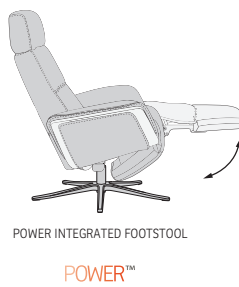

INTEGRATED MOTORIZED FOOTREST

The motorized system gives you the opportunity to adjust the footrest into a comfortable position. The adjustment is operated from an intuitive switch-panel integrated into the armrest.

UNIQUE MOTORIZED RECLINING-SYSTEM

This unique system can take you close to the point of “zero gravity”. The intelligent “home button” makes it easy to rapidly leave the chair regardless of the previous position. The compact construction makes it a functional and well designed chair.

BATTERY PACKAGE

The chair is delivered with a compact battery package. This can easily be charged through an integrated charging socket in the switchpanel.

360° SWIVEL

With a very smooth 360 degree swivel mechanism you can easily rotate the chair in either direction while seated. Our swivel mechanism offers effortless movement and unsurpassed stability.

See warranty policy for more details.

360° Swivel

Power Reclining
POWER™

Power Integrated Footstool
POWER™

Adjustable Headrest

Height Adjustable
Headrest System

SPACE 5100 POWER

FUNCTIONS