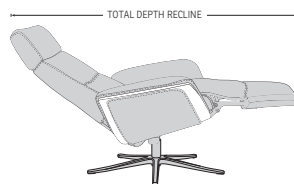

See warranty policy for more details.

360° Swivel

Power Reclining
POWER™

Power Integrated Footstool
POWER™

Adjustable Headrest

Height Adjustable
Headrest System

SPACE 5100 POWER

FUNCTIONS

BASE OPTIONS

DIMENSIONS

CHAIR SIZE	TOTAL WIDTH	TOTAL DEPTH	TOTAL HEIGHT	SEAT WIDTH	SEAT HEIGHT	SEAT DEPTH	TOTAL DEPTH RECLINE
Space 5100 Power	86 cm / 33.8 in	90-94 cm / 35.4-37 in	95-108 cm / 37.4-42.5 in	52 cm / 20.4 in	48 cm / 18.9 in	48 cm / 18.9 in	158-169.5 cm / 62.2- 66.7 in

* The dimensions are approximate and may vary with +/-2cm