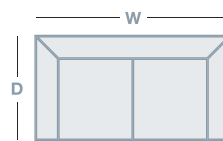

HARBOR TOWN

OVERVIEW

One of our most popular styles the Harbor Town offers the comfort of La-Z-Boy in a more compact style. It's contemporary armrests are one of it's most popular features, and you can choose a recliner or suite to suit your needs. Features a channel-stitched back and warmly finished open bentwood arms.

IN THE RANGE

W D H

 Rocker Recliner 700mm 935mm 1030mm

 Power XR Recliner 700mm 1010mm 1015mm

 Rocker Recliner w/adj. headrest 700mm 935mm 1030mm

 Lift Chair 670mm 1035mm 1040mm

 2 Seater 1205mm 940mm 1015mm

 2 Seater Glideaway 1460mm 990mm 1015mm

 3 Seater 1715mm 940mm 1015mm

 3 Seater Glideaway 2035mm 990mm 1015mm

HOW TO MEASURE

CONNECT WITH US

www.la-z-boy.co.nz • www.la-z-boy.com.au

LA Z BOY®
Live life Comfortably.®