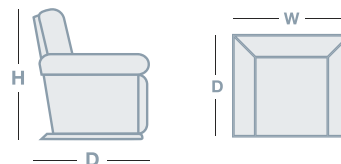

IN THE RANGE

W D H

 Rocker Recliner 700mm 935mm 1030mm

 Power XR Recliner 700mm 1010mm 1015mm

 Rocker Recliner w/adj. headrest 700mm 935mm 1030mm

 Lift Chair 670mm 1035mm 1040mm

 2 Seater 1205mm 940mm 1015mm

 2 Seater Glideaway 1460mm 990mm 1015mm

 3 Seater 1715mm 940mm 1015mm

 3 Seater Glideaway 2035mm 990mm 1015mm

HOW TO MEASURE

CONNECT WITH US

www.la-z-boy.co.nz • www.la-z-boy.com.au

LA Z BOY®
Live life Comfortably.®